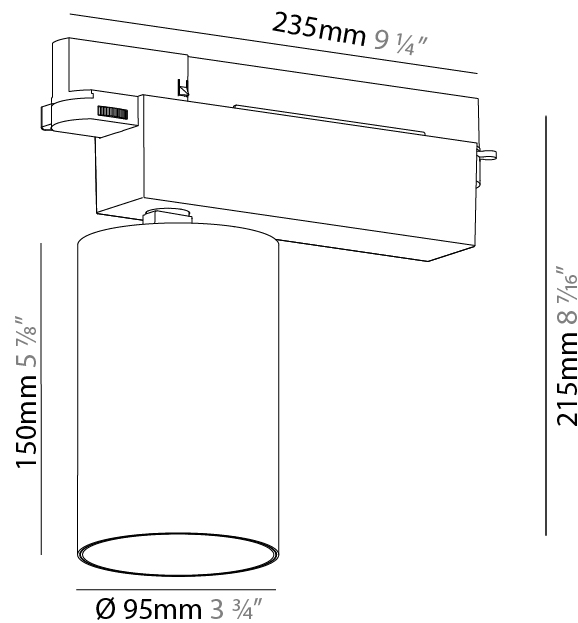

GENERAL

Series: Centriq
Subseries: Centriq 95
Brand: Prolicht
Division: Architectural
Mounting Type: Track
Mounting Location: Ceiling
Subcategory: Spots

PHYSICAL

Shape: Cylinder
Diameter (mm): 95
Diameter (in): 3 3/4
Length (mm): 235
Length (in): 9 1/4
Height (mm): 150
Height (in): 5 7/8
Light Distribution: Adjustable / Direct
Weight (kg): 1.495
Weight (lbs): 3.3
Fixture Finish: SSR / BKV / CWI / CRY / HAB / UFT / ITA / RUA / FTG / MYG / LOD / PUS / FRO / FUP / KIA / POP / BLS / SPG / MEY / GOH / GUM / CHC / COM / ABZ / JAG / OBR / MOS / ROR
Fixture Material: Aluminum

ELECTRICAL

Lamp Type: LED (Zhaga Standard)
Input Wattage (W): 18
Total Output Wattage (W): 16.4
Dimming: Tri-Mode (Non-Dimming and Phase Dimming (120Vac only) and 0-10V Dimming)
Driver Included: Yes
Driver Location: Integrated
Driver Type: Constant Current - Universal
Driver Class: Class 2
Input Voltage (V): 120 - 277
Constant Current (MA): 500

LED

Number of LEDs: 1
Color Temperature (°K): 2700 / 3000 / 3500 / 4000
Max. Delivered Lumen (lm): 1567 / 1666 / 1719 / 1754
Nominal Lumen (lm): 2271 / 2414 / 2491 / 2542
CRI: >90 CRI
Lamp Life (hrs): 50000
Upon Request: Special Color Temperature Special Led

OPTICAL

Reflector: 18 / 26 / 40
Adjustability: Rotational 340°; Tilt 90°
Upon Request: Special Beam Angles

RATINGS AND CERTIFICATIONS

Certified By: Certified for North American Standards
IP rating: IP20