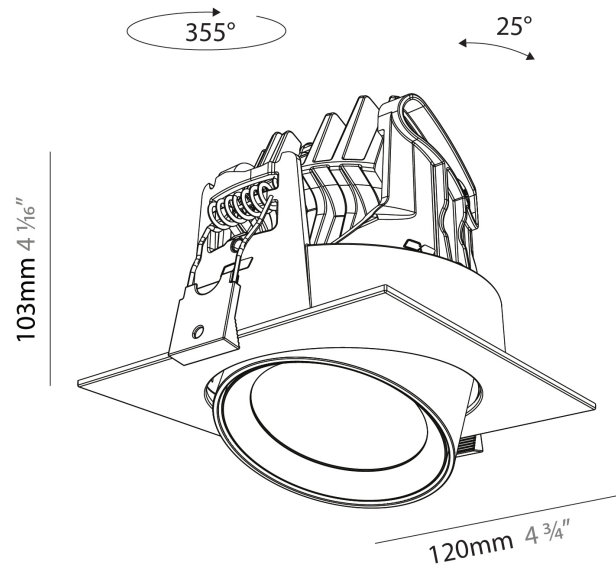

PHYSICAL

Shape: Cylinder
Diameter (mm): 120
Diameter (in): 4 3/4
Length (mm): 120
Length (in): 4 3/4
Height (mm): 105
Height (in): 4 1/8
Min. Recessing Depth (mm): 120
Min. Recessing Depth (in): 4 3/4
Light Distribution: Adjustable / Direct
Weight (kg): 0.665
Diffuser: Lens Pack - No Lens / Opal / Linear Spread Lens / Honeycomb / Spread Lens
Fixture Finish: SSR / BKV / CWI / CRY / HAB / UFT / ITA / RUA / FTG / MYG / LOD / PUS / FRO / FUP / KIA / POP / BLS / SPG / MEY / GOH / GUM / CHC / COM / ABZ / JAG / OBR / MOS / ROR
Fixture Material: Aluminum
Cut-out Measurements: Dia. 112mm / 4 7/16"

ELECTRICAL

Lamp Type: LED (Zhaga Standard)
Input Wattage (W): 34
Total Output Wattage (W): 30.9
Dimming: Tri-Mode (Non-Dimming and Phase Dimming (120Vac only) and 0-10V Dimming)
Driver Included: Yes
Driver Location: Recessed Housing
Driver Type: Constant Current - Universal
Driver Class: Class 2
Input Voltage (V): 120 - 277
Constant Current (MA): 900

LED

Color Temperature (°K): 2700 / 3000 / 3500 / 4000
Max. Delivered Lumen (lm): 2434 / 2534 / 2643 / 2768
Nominal Lumen (lm): 2788 / 2903 / 3027 / 3170
CRI: >90 CRI
Lamp Life (hrs): 50000

OPTICAL

Reflector°: 24 / 36 / 54
Adjustability: Rotational 350° / Tilt 25°

RATINGS AND CERTIFICATIONS

Certified By: CSA Certified to UL and CSA Standards
IP rating: IP20