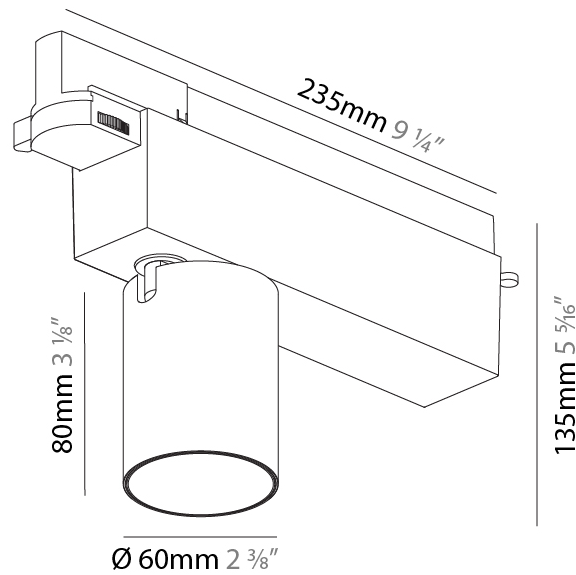

GENERAL

Series: Centriq
Subseries: Centriq 60
Brand: Prolicht
Division: Architectural
Mounting Type: Track
Mounting Location: Ceiling
Subcategory: Spots

PHYSICAL

Shape: Cylinder
Diameter (mm): 60
Diameter (in): 2 3/8
Length (mm): 235
Length (in): 9 1/4
Height (mm): 135
Height (in): 5 5/16
Light Distribution: Adjustable / Direct
Weight (kg): 0.897
Weight (lbs): 1.977
Installation Requirement: Track or profile system
Fixture Finish: SSR / BKV / CWI / CRY / HAB / UFT / ITA / RUA / FTG / MYG / LOD / PUS / FRO / FUP / KIA / POP / BLS / SPG / MEY / GOH / GUM / CHC / COM / ABZ / JAG / OBR / MOS / ROR
Fixture Material: Aluminum

ELECTRICAL

Lamp Type: LED (Zhaga Standard)
Input Wattage (W): 14
Total Output Wattage (W): 12.5
Dimming: Tri-Mode (Non-Dimming and Phase Dimming (120Vac only) and 0-10V Dimming)
Driver Included: Yes
Driver Location: Integrated
Driver Type: Constant Current - Universal
Driver Class: Class 2
Input Voltage (V): 120 - 277
Constant Current (MA): 350

LED

Number of LEDs: 1
Color Temperature (°K): 2700 / 3000 / 3500 / 4000
Max. Delivered Lumen (lm): 940 / 980 / 1029 / 1050
Nominal Lumen (lm): 1386 / 1438 / 1511 / 1542
CRI: >90 CRI
Lamp Life (hrs): 50000
Upon Request: Special Color Temperature Special Led

OPTICAL

Reflector: 20 / 40 / 60
Adjustability: Rotational 340°; Tilt 90°
Upon Request: Special Beam Angles

RATINGS AND CERTIFICATIONS

Certified By: Certified for North American Standards
IP rating: IP20