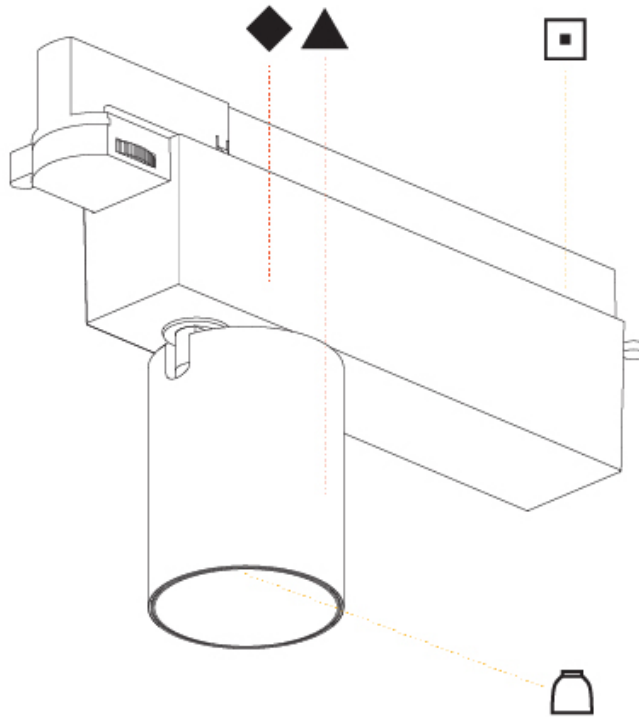

CENTRIQ 60 TRACK

A3T033-

PROJECT	_____
TYPE	_____
SPECIFIER	_____
QUANTITY	_____
DATE	_____

A