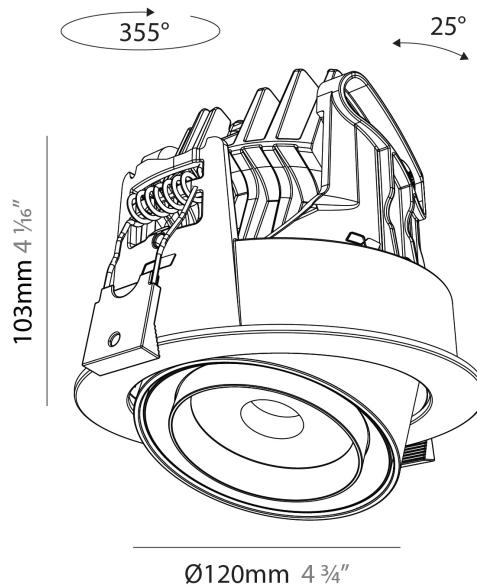

GENERAL

Series: Centriq
Subseries: Centriq Round Flex Adjustable
Brand: Prolicht
Division: Architectural
Mounting Type: Recessed
Mounting Location: Ceiling
Subcategory: Spots

PHYSICAL

Shape: Cylinder
Diameter (mm): 120
Diameter (in): 4 3/4
Height (mm): 105
Height (in): 4 1/8
Min. Recessing Depth (mm): 120
Min. Recessing Depth (in): 4 3/4
Light Distribution: Adjustable / Direct
Weight (kg): 0.666
Fixture Finish: SSR / BKV / CWI / CRY / HAB / UFT / ITA / RUA / FTG / MYG / LOD / PUS / FRO / FUP / KIA / POP / BLS / SPG / MEY / GOH / GUM / CHC / COM / ABZ / JAG / OBR / MOS / ROR
Fixture Material: Aluminum
Cut-out Measurements: Dia. 112mm / 4 7/16"

ELECTRICAL

Lamp Type: LED (Zhaga Standard)
Input Wattage (W): 20.5
Total Output Wattage (W): 18.1
Dimming: Tri-Mode (Non-Dimming and Phase Dimming (120Vac only) and 0-10V Dimming)
Driver Included: Yes
Driver Location: Recessed Housing
Driver Type: Constant Current - Universal
Driver Class: Class 2
Housing: ENCP 3
Input Voltage (V): 120 - 277
Constant Current (MA): 500

LED

Color Temperature (°K): 2700 / 3000 / 3500 / 4000
Max. Delivered Lumen (lm): 1201 / 1294 / 1346 / 1373
Nominal Lumen (lm): 1668 / 1797 / 1869 / 1907
CRI: >90 CRI
Lamp Life (hrs): 50000

OPTICAL

Beam Angle: 18 - 46
Adjustability: Rotational 350° / Tilt 25°

RATINGS AND CERTIFICATIONS

Certified By: CSA Certified to UL and CSA Standards
IP rating: IP20