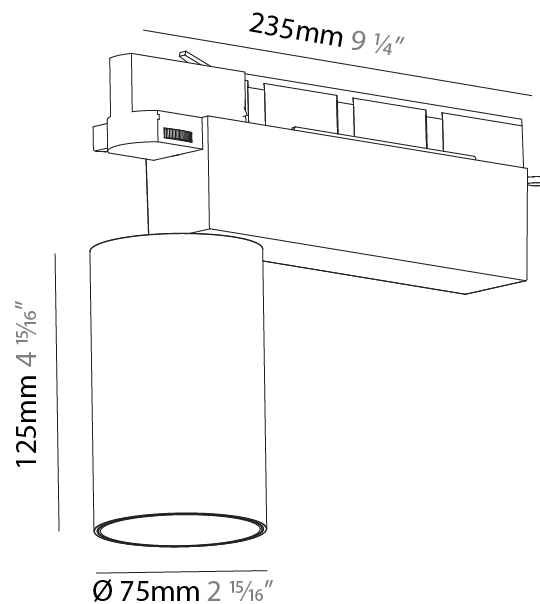

GENERAL

Series: Centriq
Subseries: Centriq 75
Brand: Prolicht
Division: Architectural
Mounting Type: Track
Mounting Location: Ceiling
Subcategory: Spots

PHYSICAL

Shape: Cylinder
Diameter (mm): 75
Diameter (in): 2 ¹⁵/₁₆
Length (mm): 235
Length (in): 9 ¹/₄
Height (mm): 182
Height (in): 7 ³/₁₆
Light Distribution: Adjustable / Direct
Weight (kg): 1.099
Weight (lbs): 2.42
Installation Requirement: Track or profile system
Fixture Finish: SSR / BKV / CWI / CRY / HAB / UFT / ITA / RUA / FTG / MYG / LOD / PUS / FRO / FUP / KIA / POP / BLS / SPG / MEY / GOH / GUM / CHC / COM / ABZ / JAG / OBR / MOS / ROR
Fixture Material: Aluminum Die Cast

ELECTRICAL

Lamp Type: LED (Zhaga Standard)
Input Wattage (W): 26
Total Output Wattage (W): 23.6
Dimming: Tri-Mode (Non-Dimming and Phase Dimming (120Vac only) and 0-10V Dimming)
Driver Included: Yes
Driver Location: Integrated
Driver Type: Constant Current - Universal
Driver Class: Class 2
Input Voltage (V): 120 - 277
Constant Current (MA): 700

LED

Number of LEDs: 1
Color Temperature (°K): 2700 / 3000 / 3500 / 4000
Max. Delivered Lumen (lm): 1968 / 2097 / 2160 / 2204
Nominal Lumen (lm): 3113 / 3317 / 3416 / 3486
CRI: >90 CRI
Lamp Life (hrs): 50000
Upon Request: Special Color Temperature Special Led

OPTICAL

Reflector°: 20 / 25 / 40
Adjustability: Rotational 340°; Tilt 90°
Upon Request: Special Beam Angles

RATINGS AND CERTIFICATIONS

Certified By: Certified for North American Standards
IP rating: IP20