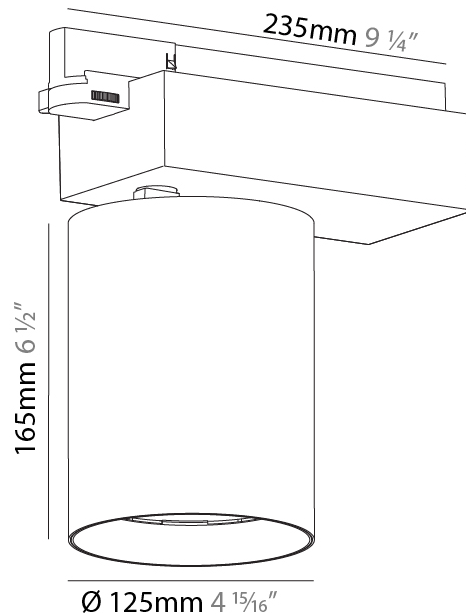

GENERAL

Series: Centriq
Subseries: Centriq 125
Brand: Prolicht
Division: Architectural
Mounting Type: Track
Mounting Location: Ceiling
Subcategory: Spots

PHYSICAL

Shape: Cylinder
Diameter (mm): 125
Diameter (in): 4 ¹⁵/₁₆
Length (mm): 235
Length (in): 9 ¹/₄
Height (mm): 165
Height (in): 6 ¹/₂
Light Distribution: Adjustable / Direct
Fixture Finish: SSR / BKV / CWI / CRY / HAB / UFT / ITA / RUA / FTG / MYG / LOD / PUS / FRO / FUP / KIA / POP / BLS / SPG / MEY / GOH / GUM / CHC / COM / ABZ / JAG / OBR / MOS / ROR
Fixture Material: Aluminum

ELECTRICAL

Lamp Type: LED (Zhaga Standard)
Input Wattage (W): 55 / 54
Total Output Wattage (W): 49.5 / 48.6
Dimming: Tri-Mode (Non-Dimming and Phase Dimming (120Vac only) and 0-10V Dimming)
Driver Included: Yes
Driver Location: Integrated
Driver Type: Constant Current - Universal
Driver Class: Class 2
Input Voltage (V): 120 - 277
Constant Current (MA): 1400

LED

Number of LEDs: 1
Color Temperature (°K): 3000 / 3500 / 4000
Max. Delivered Lumen (lm): 5250 / 4498 / 4590
Nominal Lumen (lm): 6030 / 5165 / 5270
CRI: >90 CRI
Lamp Life (hrs): 50000

OPTICAL

Reflector°: 16 / 26 / 42
Adjustability: Rotational 340°; Tilt 90°

RATINGS AND CERTIFICATIONS

Certified By: Certified for North American Standards
IP rating: IP20