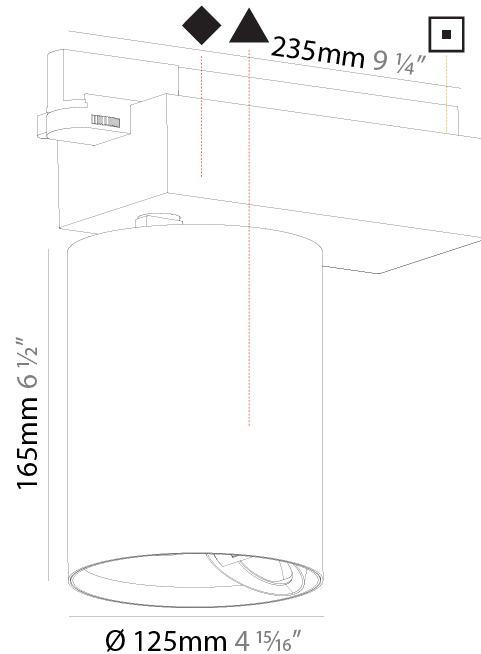

GENERAL

Series: Centriq
Subseries: Centriq Wallwash
Brand: Prolicht
Division: Architectural
Mounting Type: Track
Mounting Location: Ceiling
Subcategory: Spots

PHYSICAL

Shape: Cylinder
Diameter (mm): 125
Diameter (in): 4 ¹⁵/₁₆
Length (mm): 235
Length (in): 9 ¹/₄
Height (mm): 165
Height (in): 6 ¹/₂
Light Distribution: Adjustable / Asymmetric
Fixture Finish: SSR / BKV / CWI / CRY / HAB / UFT / ITA / RUA / FTG / MYG / LOD / PUS / FRO / FUP / KIA / POP / BLS / SPG / MEY / GOH / GUM / CHC / COM / ABZ / JAG / OBR / MOS / ROR
Fixture Material: Aluminum

ELECTRICAL

Lamp Type: LED (Zhaga Standard)
Input Wattage (W): 37.1
Total Output Wattage (W): 34
Dimming: Tri-Mode (Non-Dimming and Phase Dimming (120Vac only) and 0-10V Dimming)
Driver Included: Yes
Driver Location: Integrated
Driver Type: Constant Current - Universal
Driver Class: Class 2
Input Voltage (V): 120 - 277
Constant Current (MA): 1050

LED

Number of LEDs: 1
Color Temperature (°K): 2700 / 3000 / 3500 / 4000
Max. Delivered Lumen (lm): 2840 / 2950 / 3048 / 3110
CRI: >90 CRI
Efficiency (%): 85
Lamp Life (hrs): 50000

OPTICAL

Reflector: Multi-faceted
Adjustability: Rotational 340°; Tilt 90°

RATINGS AND CERTIFICATIONS

Certified By: Certified for North American Standards
IP rating: IP20