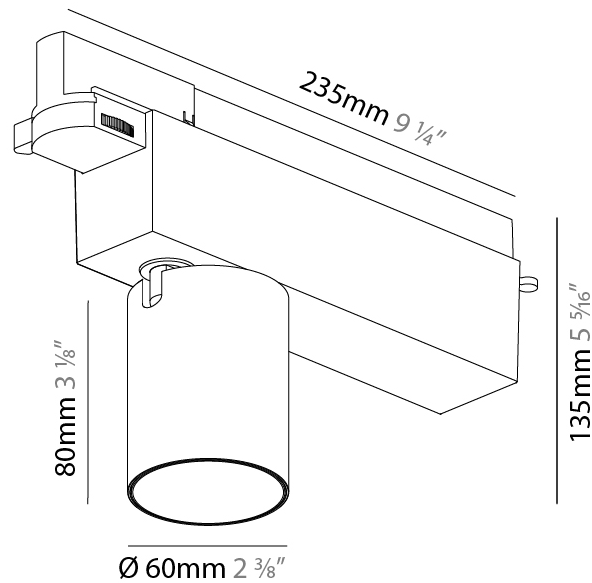

PHYSICAL

Shape: Cylinder
Diameter (mm): 60
Diameter (in): 2 3/8
Length (mm): 235
Length (in): 9 1/4
Height (mm): 135
Height (in): 5 5/16
Light Distribution: Adjustable / Direct
Weight (kg): 0.7
Weight (lbs): 1.54
Installation Requirement: Track or profile system
Fixture Finish: SSR / BKV / CWI / CRY / HAB / UFT / ITA / RUA / FTG / MYG / LOD / PUS / FRO / FUP / KIA / POP / BLS / SPG / MEY / GOH / GUM / CHC / COM / ABZ / JAG / OBR / MOS / ROR
Fixture Material: Aluminum Die Cast

ELECTRICAL

Lamp Type: LED (Zhaga Standard)
Input Wattage (W): 12 / 15
Total Output Wattage (W): 10.8 / 13.5
Dimming: Tri-Mode (Non-Dimming and Phase Dimming (120Vac only) and 0-10V Dimming)
Driver Included: Yes
Driver Location: Integrated
Driver Type: Constant Current - Universal
Driver Class: Class 2
Input Voltage (V): 120 - 277
Constant Current (MA): 350

LED

Number of LEDs: 1
Color Temperature (°K): 2700 / 3000 / 3500 / 4000
Max. Delivered Lumen (lm): 520 / 580 / 627 / 640
Nominal Lumen (lm): 960 / 1070 / 1156 / 1180
CRI: >90 CRI
Lamp Life (hrs): 50000
Upon Request: Special Color Temperature Special Led

OPTICAL

Beam Angle: 8
Adjustability: Rotational 340°; Tilt 90°
Upon Request: Special Beam Angles

RATINGS AND CERTIFICATIONS

Certified By: Certified for North American Standards
IP rating: IP20

PROJECT	
TYPE	
SPECIFIER	
QUANTITY	
DATE