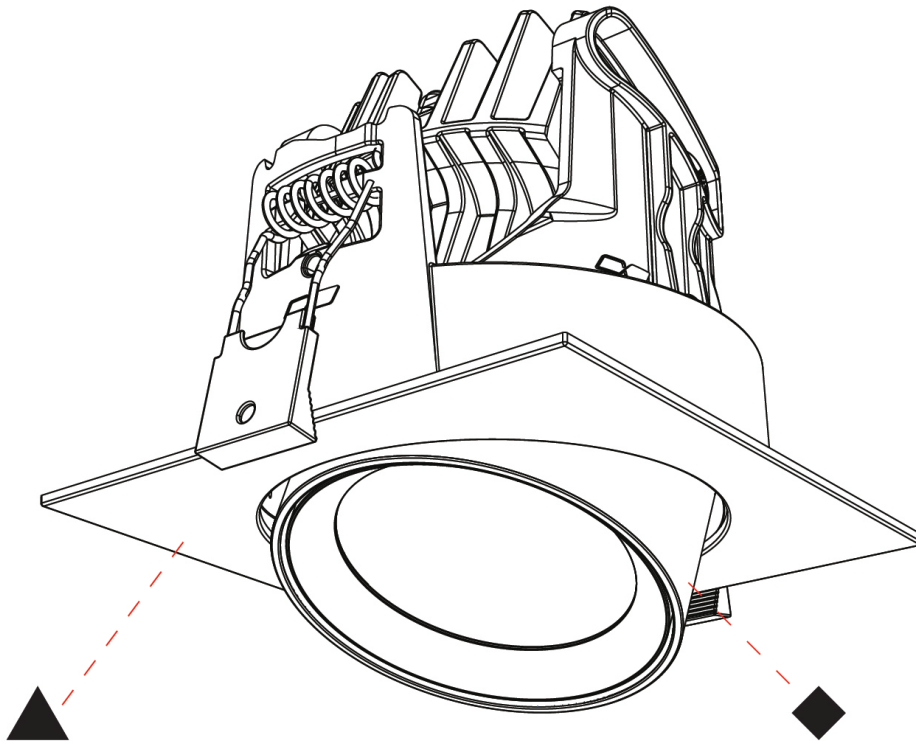

CENTRIQ SQUARE ADJUSTABLE RECESSED

A35983-

PROJECT

TYPE

SPECIFIER

QUANTITY

DATE

A