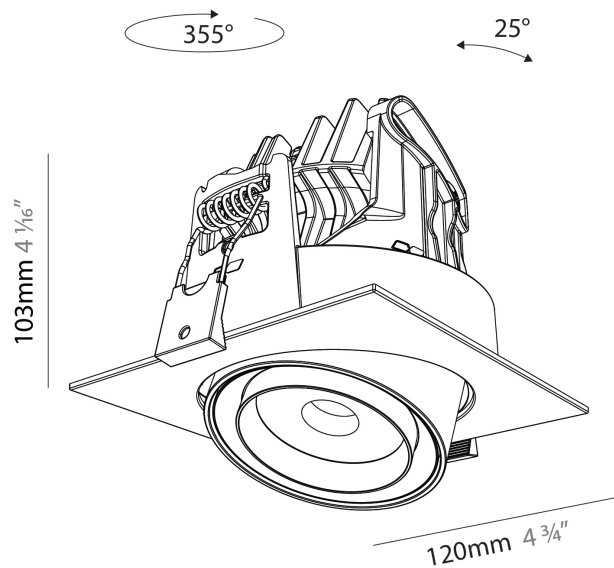

GENERAL

Series: Centriq
Subseries: Centriq Square Flex Adjustable
Brand: Prolicht
Division: Architectural
Mounting Type: Recessed
Mounting Location: Ceiling
Subcategory: Spots

PHYSICAL

Shape: Cylinder
Length (mm): 120
Length (in): 4 3/4
Width (mm): 120
Width (in): 4 3/4
Height (mm): 105
Height (in): 4 1/8
Min. Recessing Depth (mm): 120
Min. Recessing Depth (in): 4 3/4
Light Distribution: Adjustable / Direct
Weight (kg): 0.666
Fixture Finish: SSR / BKV / CWI / CRY / HAB / UFT / ITA / RUA / FTG / MYG / LOD / PUS / FRO / FUP / KIA / POP / BLS / SPG / MEY / GOH / GUM / CHC / COM / ABZ / JAG / OBR / MOS / ROR
Fixture Material: Aluminum
Cut-out Measurements: Dia. 112mm / 4 7/16"

ELECTRICAL

Lamp Type: LED (Zhaga Standard)
Input Wattage (W): 20.5
Total Output Wattage (W): 18.1
Dimming: Tri-Mode (Non-Dimming and Phase Dimming (120Vac only) and 0-10V Dimming)
Driver Included: Yes
Driver Location: Recessed Housing
Driver Type: Constant Current - Universal
Driver Class: Class 2
Housing: ENCP3
Input Voltage (V): 120 - 277
Constant Current (MA): 500

LED

Color Temperature (°K): 2700 / 3000 / 3500 / 4000
Max. Delivered Lumen (lm): 1201 / 1294 / 1346 / 1373
Nominal Lumen (lm): 1668 / 1797 / 1869 / 1907
CRI: >90 CRI
Lamp Life (hrs): 50000

OPTICAL

Beam Angle: 18 - 46
Adjustability: Rotational 350° / Tilt 25°

RATINGS AND CERTIFICATIONS

Certified By: CSA Certified to UL and CSA Standards
IP rating: IP20